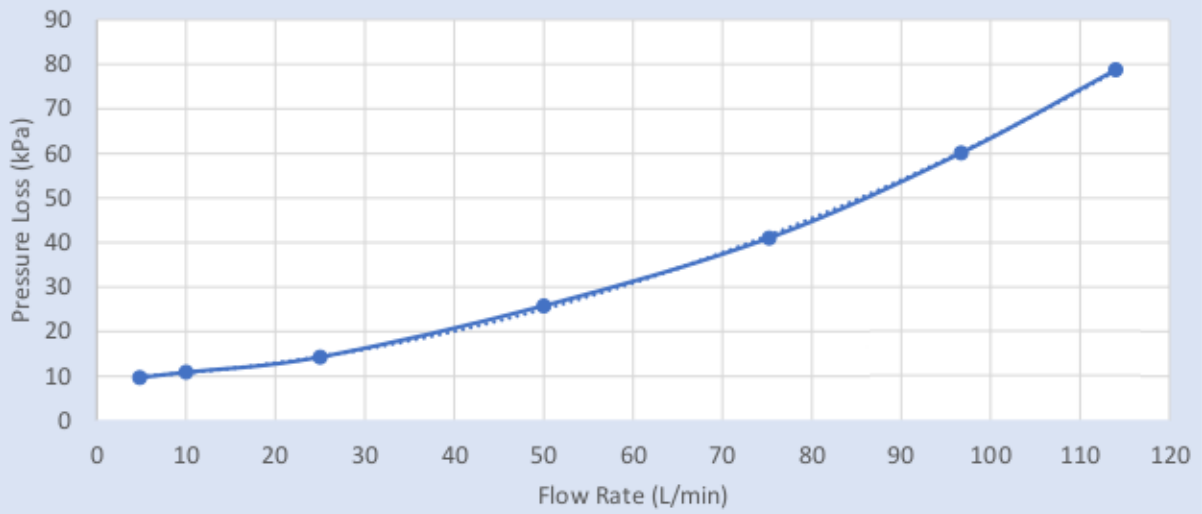

Pressure Loss vs Flow Rate

Alderdice 3/4" (20mm) Bronze Horizontal Check Valve

Pressure Loss vs Flow Rate

Alderdice 1" (25mm) Bronze Horizontal Check Valve

THESE FLOW RATES ARE A GUIDE ONLY

Pressure Loss vs Flow Rate

Alderdice 1 1/4" (32mm) Bronze Horizontal Check Valve

Pressure Loss vs Flow Rate

Alderdice 1 1/2" (40mm) Bronze Horizontal Check Valve

THESE FLOW RATES ARE A GUIDE ONLY

Pressure Loss vs Flow Rate

Alderdice 2" (50mm) Bronze Horizontal Check Valve

THESE FLOW RATES ARE A GUIDE ONLY