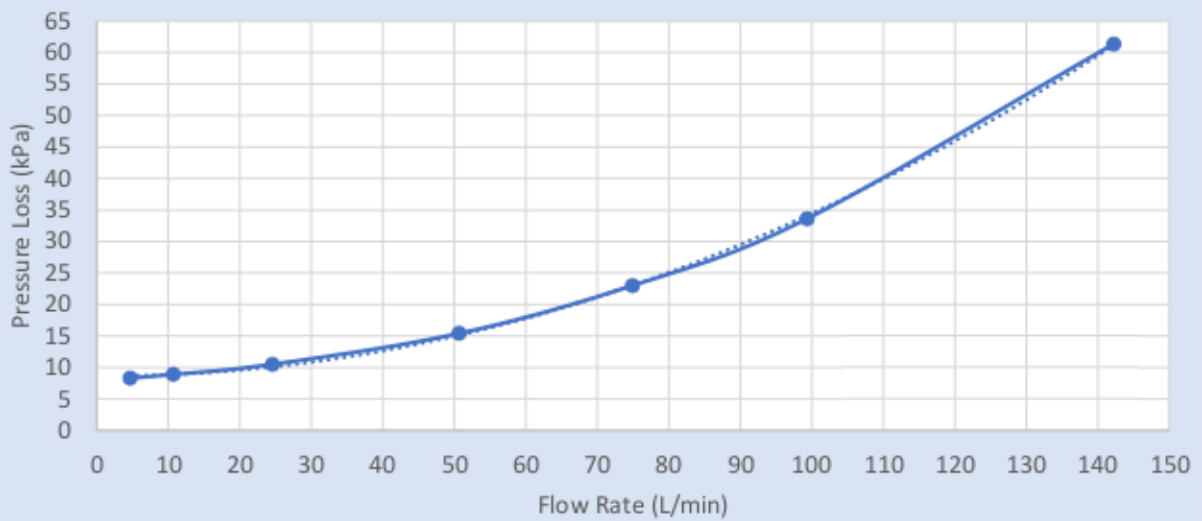

Pressure Loss vs Flow Rate

Alderdice 3/4" (20mm) Bronze Horizontal Check Valve

Pressure Loss vs Flow Rate

Alderdice 1" (25mm) Bronze Horizontal Check Valve

THESE FLOW RATES ARE A GUIDE ONLY

Pressure Loss vs Flow Rate

Alderdice 1 1/4" (32mm) Bronze Horizontal Check Valve

Pressure Loss vs Flow Rate

Alderdice 1 1/2" (40mm) Bronze Horizontal Check Valve

THESE FLOW RATES ARE A GUIDE ONLY

Pressure Loss vs Flow Rate

Alderdice 2" (50mm) Bronze Horizontal Check Valve

THESE FLOW RATES ARE A GUIDE ONLY