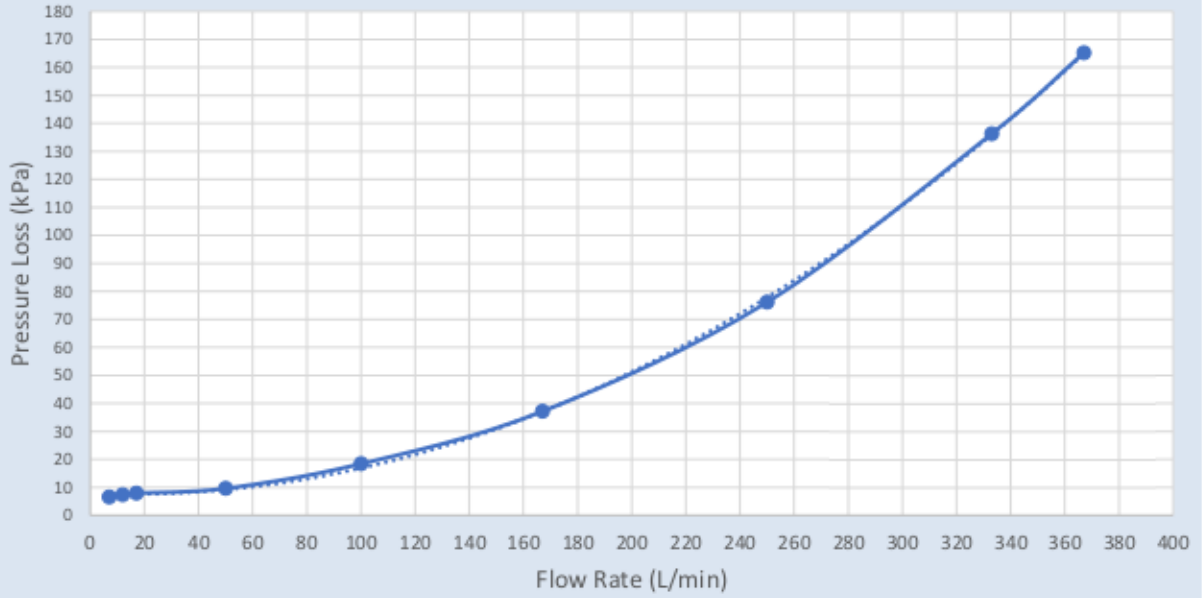

Pressure Loss vs Flow Rate

Alderdice 3/4" (20mm) Bronze Horizontal Check Valve

Pressure Loss vs Flow Rate

Alderdice 1" (25mm) Bronze Horizontal Check Valve

THESE FLOW RATES ARE A GUIDE ONLY

Pressure Loss vs Flow Rate

Alderdice 1 1/4" (32mm) Bronze Horizontal Check Valve

Pressure Loss vs Flow Rate

Alderdice 1 1/2" (40mm) Bronze Horizontal Check Valve

THESE FLOW RATES ARE A GUIDE ONLY

Pressure Loss vs Flow Rate

Alderdice 2" (50mm) Bronze Horizontal Check Valve

THESE FLOW RATES ARE A GUIDE ONLY