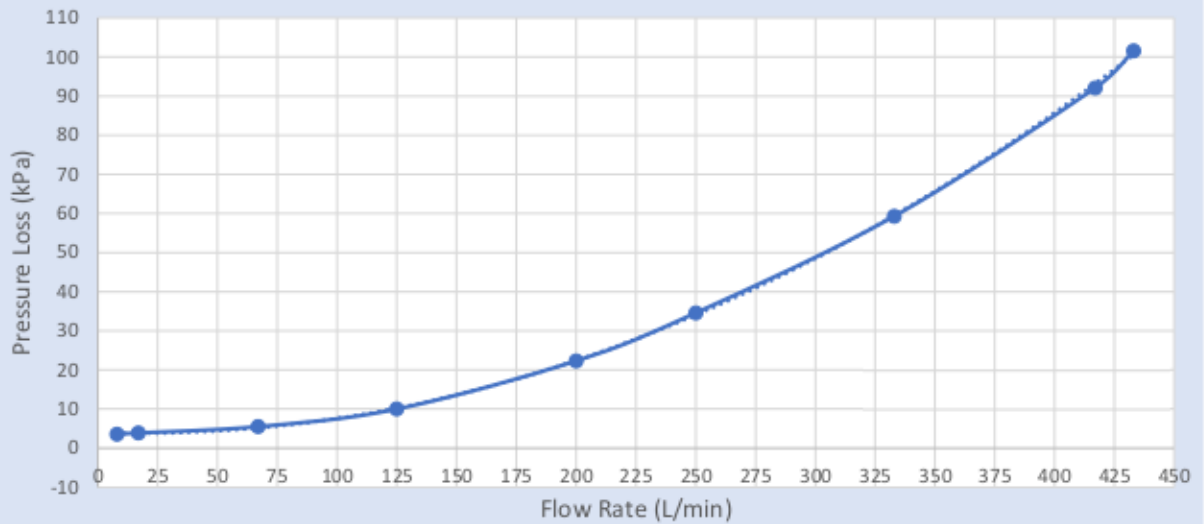

Pressure Loss vs Flow Rate

Alderdice 3/4" (20mm) Bronze Horizontal Check Valve

Pressure Loss vs Flow Rate

Alderdice 1" (25mm) Bronze Horizontal Check Valve

THESE FLOW RATES ARE A GUIDE ONLY

Pressure Loss vs Flow Rate

Alderdice 1 1/4" (32mm) Bronze Horizontal Check Valve

Pressure Loss vs Flow Rate

Alderdice 1 1/2" (40mm) Bronze Horizontal Check Valve

THESE FLOW RATES ARE A GUIDE ONLY

Pressure Loss vs Flow Rate

Alderdice 2" (50mm) Bronze Horizontal Check Valve

THESE FLOW RATES ARE A GUIDE ONLY