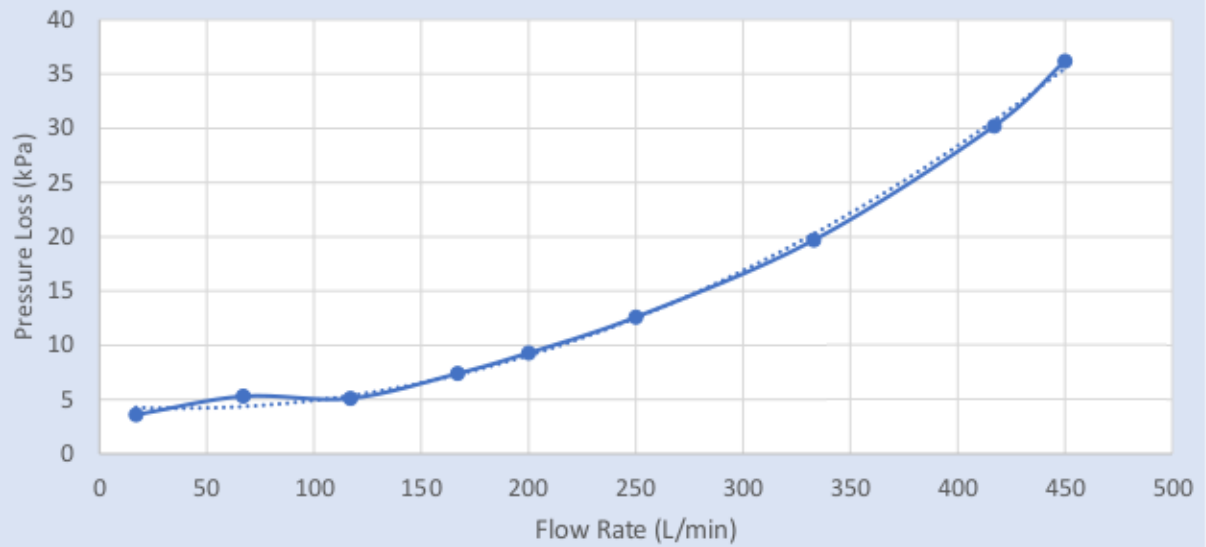

Pressure Loss vs Flow Rate

Alderdice 3/4" (20mm) Bronze Horizontal Check Valve

Pressure Loss vs Flow Rate

Alderdice 1" (25mm) Bronze Horizontal Check Valve

THESE FLOW RATES ARE A GUIDE ONLY

Pressure Loss vs Flow Rate

Alderdice 1 1/4" (32mm) Bronze Horizontal Check Valve

Pressure Loss vs Flow Rate

Alderdice 1 1/2" (40mm) Bronze Horizontal Check Valve

THESE FLOW RATES ARE A GUIDE ONLY

Pressure Loss vs Flow Rate

Alderdice 2" (50mm) Bronze Horizontal Check Valve

THESE FLOW RATES ARE A GUIDE ONLY