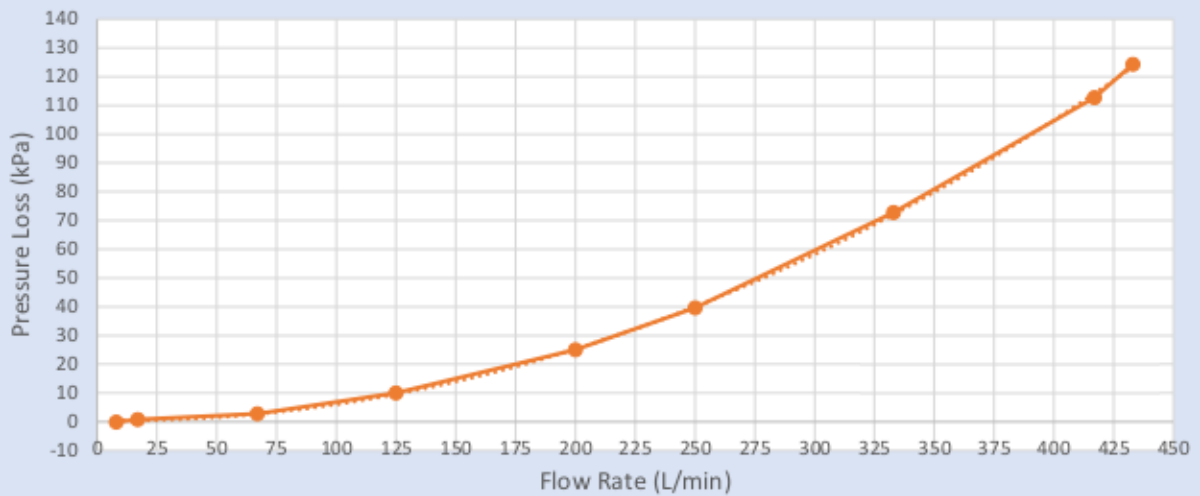

**Pressure Loss vs Flow Rate**  
Alderdice 3/4" (20mm) Bronze Foot Valve

**Pressure Loss vs Flow Rate**  
Alderdice 1" (25mm) Bronze Foot Valve

**THESE FLOW RATES ARE A GUIDE ONLY**

**Pressure Loss vs Flow Rate**  
Alderdice 1 1/4" (32mm) Bronze Foot Valve

**Pressure Loss vs Flow Rate**  
Alderdice 1 1/2" (40mm) Bronze Foot Valve

**THESE FLOW RATES ARE A GUIDE ONLY**

**Pressure Loss vs Flow Rate**  
Alderdice 2" (50mm) Bronze Foot Valve

**THESE FLOW RATES ARE A GUIDE ONLY**