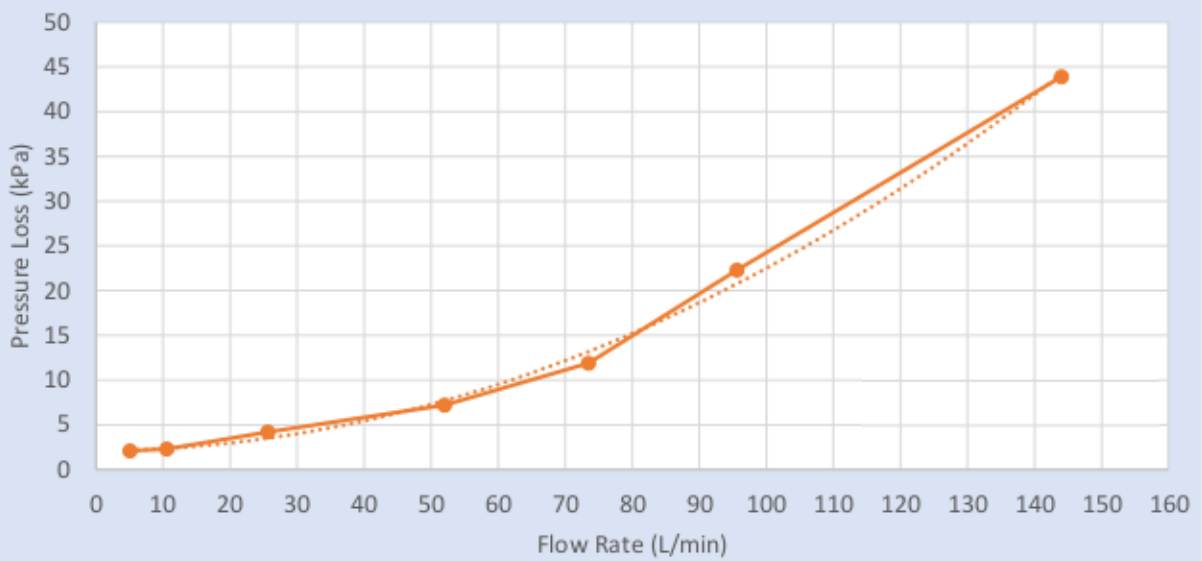

**Pressure Loss vs Flow Rate**  
Alderdice 3/4" (20mm) Bronze Foot Valve

**Pressure Loss vs Flow Rate**  
Alderdice 1" (25mm) Bronze Foot Valve

**THESE FLOW RATES ARE A GUIDE ONLY**

**Pressure Loss vs Flow Rate**  
Alderdice 1 1/4" (32mm) Bronze Foot Valve

**Pressure Loss vs Flow Rate**  
Alderdice 1 1/2" (40mm) Bronze Foot Valve

**THESE FLOW RATES ARE A GUIDE ONLY**

**Pressure Loss vs Flow Rate**  
Alderdice 2" (50mm) Bronze Foot Valve

**THESE FLOW RATES ARE A GUIDE ONLY**