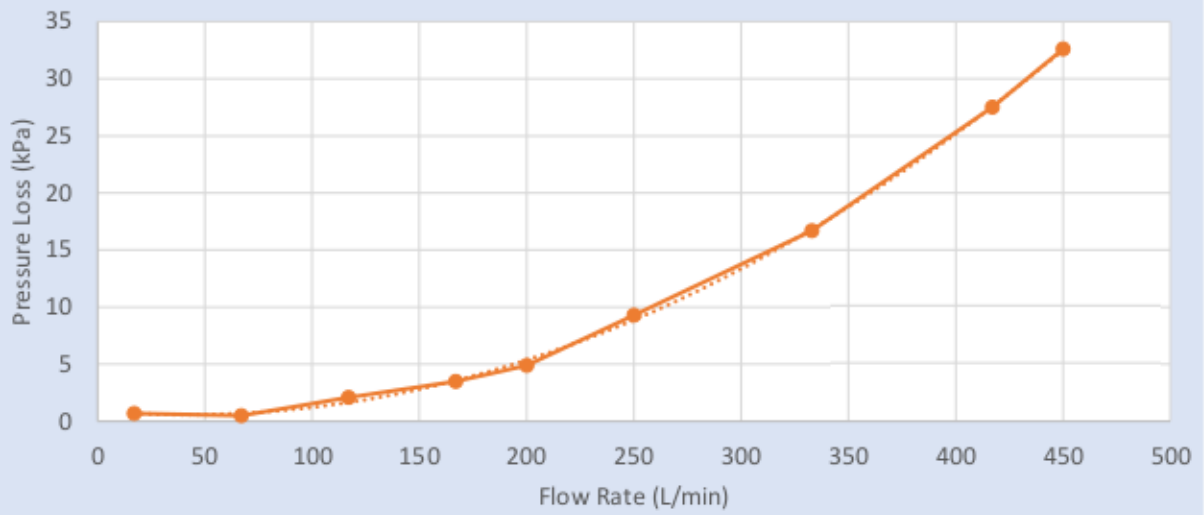

**Pressure Loss vs Flow Rate**  
Alderdice 3/4" (20mm) Bronze Foot Valve

**Pressure Loss vs Flow Rate**  
Alderdice 1" (25mm) Bronze Foot Valve

**THESE FLOW RATES ARE A GUIDE ONLY**

**Pressure Loss vs Flow Rate**  
Alderdice 1 1/4" (32mm) Bronze Foot Valve

**Pressure Loss vs Flow Rate**  
Alderdice 1 1/2" (40mm) Bronze Foot Valve

**THESE FLOW RATES ARE A GUIDE ONLY**

**Pressure Loss vs Flow Rate**  
Alderdice 2" (50mm) Bronze Foot Valve

**THESE FLOW RATES ARE A GUIDE ONLY**