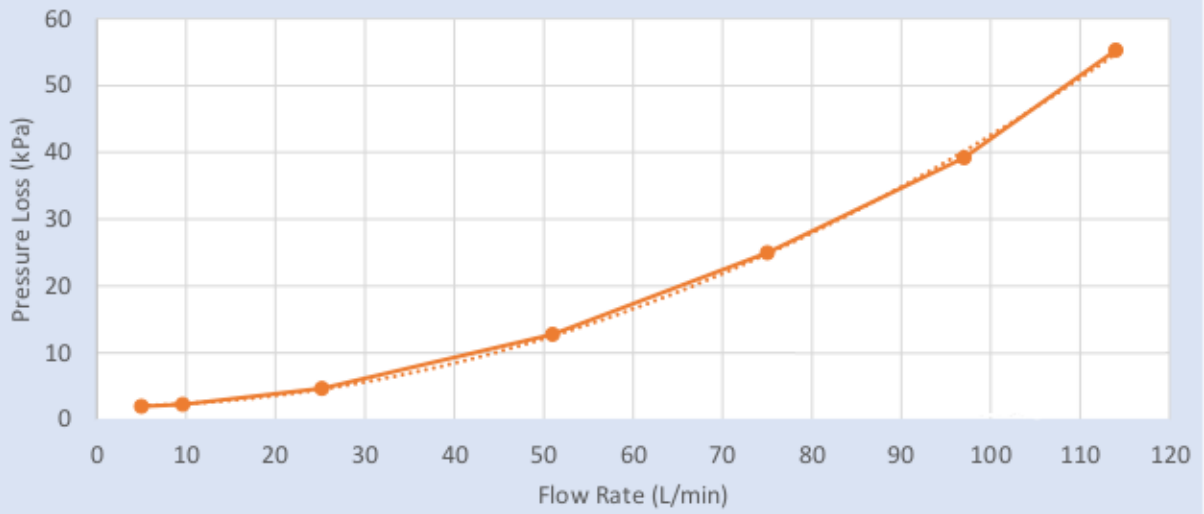

**Pressure Loss vs Flow Rate**  
Alderdice 3/4" (20mm) Bronze Foot Valve

**Pressure Loss vs Flow Rate**  
Alderdice 1" (25mm) Bronze Foot Valve

**THESE FLOW RATES ARE A GUIDE ONLY**

**Pressure Loss vs Flow Rate**  
Alderdice 1 1/4" (32mm) Bronze Foot Valve

**Pressure Loss vs Flow Rate**  
Alderdice 1 1/2" (40mm) Bronze Foot Valve

**THESE FLOW RATES ARE A GUIDE ONLY**

**Pressure Loss vs Flow Rate**  
Alderdice 2" (50mm) Bronze Foot Valve

**THESE FLOW RATES ARE A GUIDE ONLY**