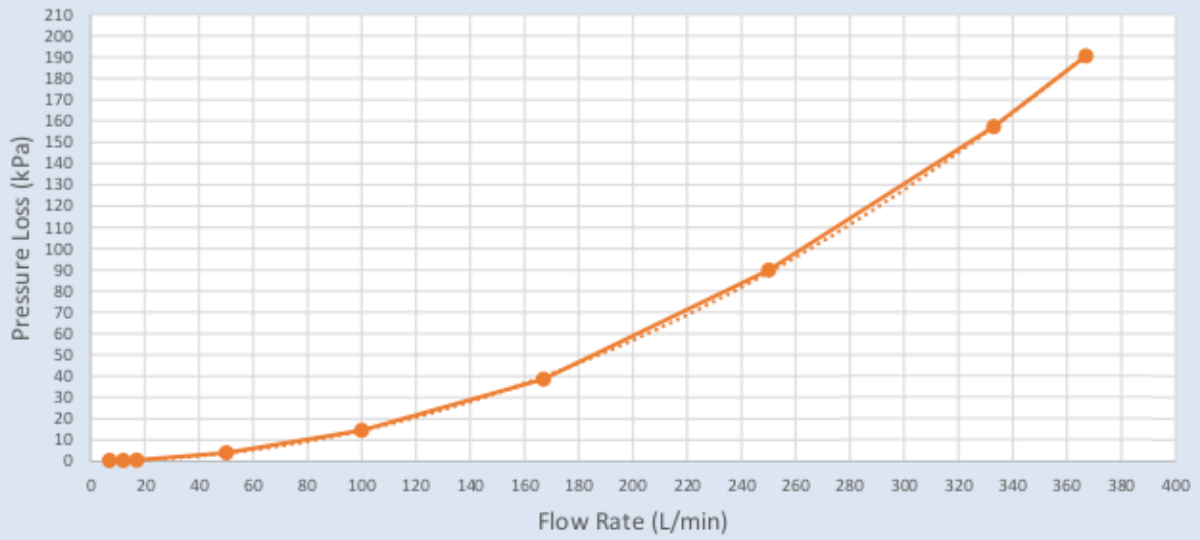

**Pressure Loss vs Flow Rate**  
Alderdice 3/4" (20mm) Bronze Foot Valve

**Pressure Loss vs Flow Rate**  
Alderdice 1" (25mm) Bronze Foot Valve

**THESE FLOW RATES ARE A GUIDE ONLY**

**Pressure Loss vs Flow Rate**  
Alderdice 1 1/4" (32mm) Bronze Foot Valve

**Pressure Loss vs Flow Rate**  
Alderdice 1 1/2" (40mm) Bronze Foot Valve

**THESE FLOW RATES ARE A GUIDE ONLY**

**Pressure Loss vs Flow Rate**  
Alderdice 2" (50mm) Bronze Foot Valve

**THESE FLOW RATES ARE A GUIDE ONLY**