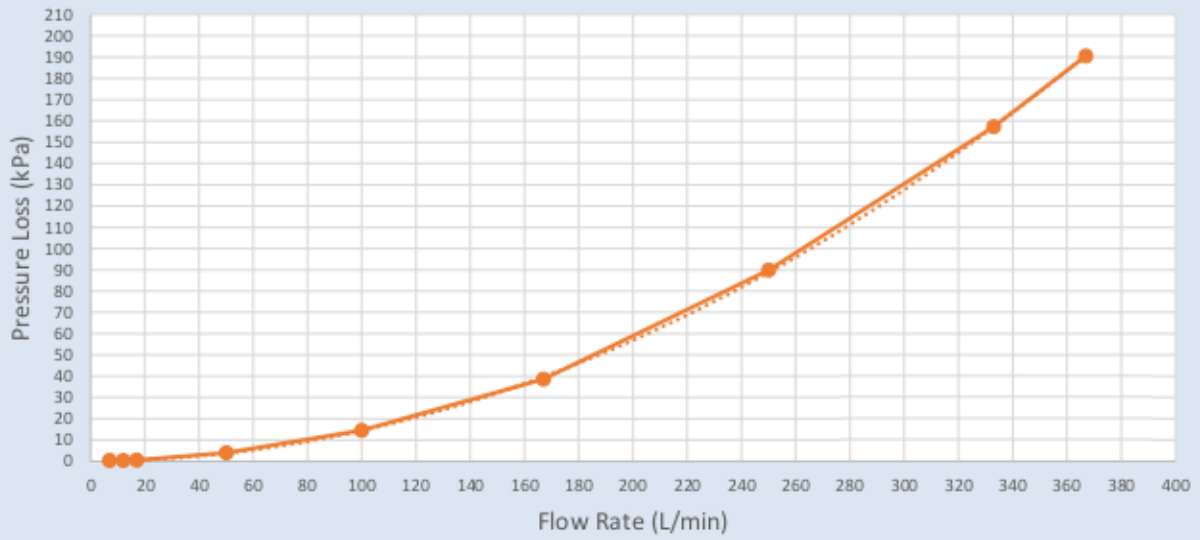

Pressure Loss vs Flow Rate

Alderdice 3/4" (20mm) Bronze Vertical Check Valve

Pressure Loss vs Flow Rate

Alderdice 1" (25mm) Bronze Vertical Check Valve

THESE FLOW RATES ARE A GUIDE ONLY

Pressure Loss vs Flow Rate

Alderdice 1 1/4" (32mm) Bronze Vertical Check Valve

Pressure Loss vs Flow Rate

Alderdice 1 1/2" (40mm) Bronze Vertical Check Valve

THESE FLOW RATES ARE A GUIDE ONLY

Pressure Loss vs Flow Rate

Alderdice 2" (50mm) Bronze Vertical Check Valve

Pressure Loss vs Flow Rate

Alderdice 3" (80mm) Bronze Vertical Check Valve

THESE FLOW RATES ARE A GUIDE ONLY