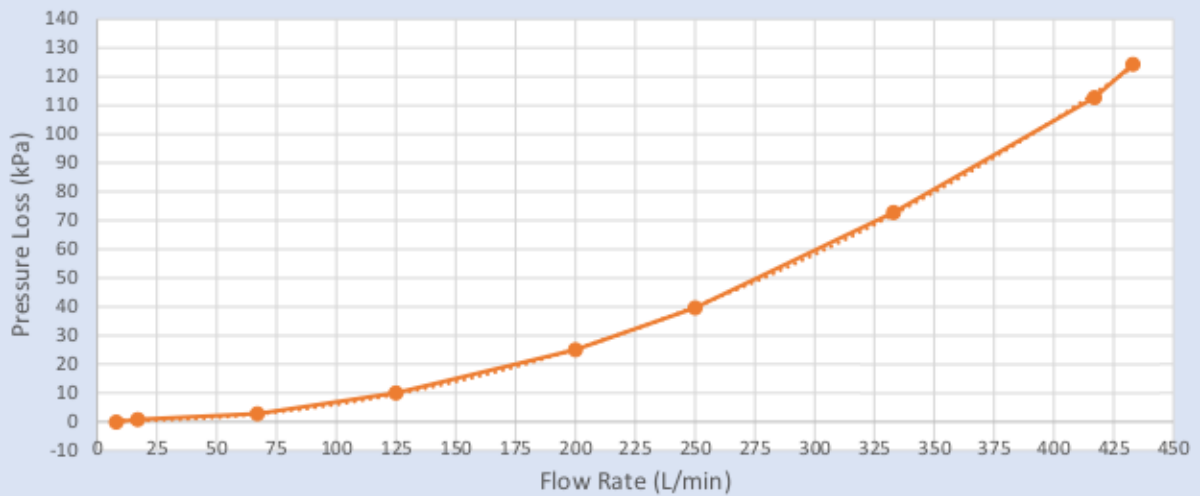

Pressure Loss vs Flow Rate

Alderdice 3/4" (20mm) Bronze Vertical Check Valve

Pressure Loss vs Flow Rate

Alderdice 1" (25mm) Bronze Vertical Check Valve

THESE FLOW RATES ARE A GUIDE ONLY

Pressure Loss vs Flow Rate

Alderdice 1 1/4" (32mm) Bronze Vertical Check Valve

Pressure Loss vs Flow Rate

Alderdice 1 1/2" (40mm) Bronze Vertical Check Valve

THESE FLOW RATES ARE A GUIDE ONLY

Pressure Loss vs Flow Rate

Alderdice 2" (50mm) Bronze Vertical Check Valve

Pressure Loss vs Flow Rate

Alderdice 3" (80mm) Bronze Vertical Check Valve

THESE FLOW RATES ARE A GUIDE ONLY