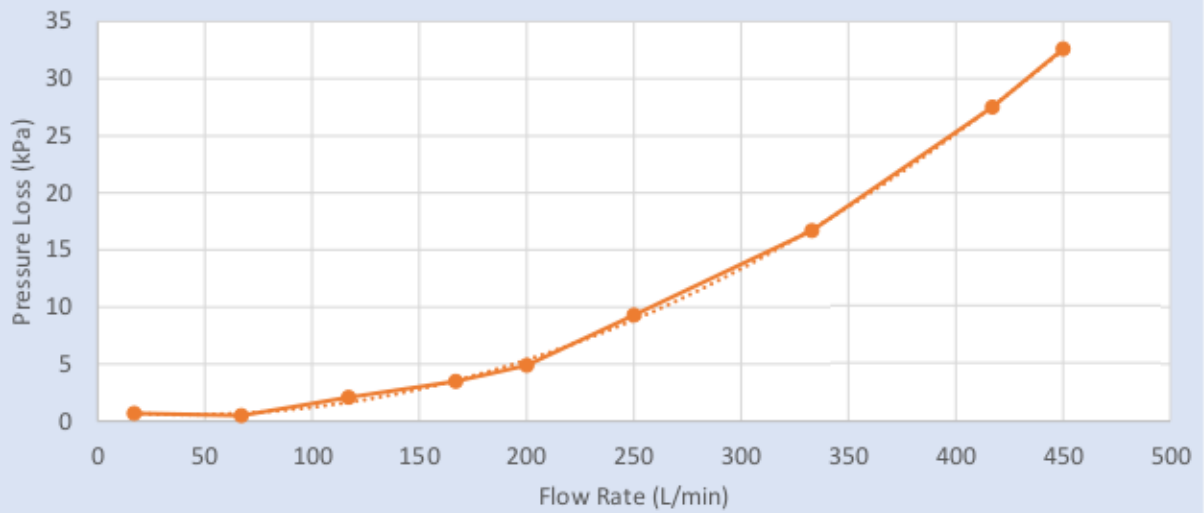

Pressure Loss vs Flow Rate

Alderdice 3/4" (20mm) Bronze Vertical Check Valve

Pressure Loss vs Flow Rate

Alderdice 1" (25mm) Bronze Vertical Check Valve

THESE FLOW RATES ARE A GUIDE ONLY

Pressure Loss vs Flow Rate

Alderdice 1 1/4" (32mm) Bronze Vertical Check Valve

Pressure Loss vs Flow Rate

Alderdice 1 1/2" (40mm) Bronze Vertical Check Valve

THESE FLOW RATES ARE A GUIDE ONLY

Pressure Loss vs Flow Rate

Alderdice 2" (50mm) Bronze Vertical Check Valve

Pressure Loss vs Flow Rate

Alderdice 3" (80mm) Bronze Vertical Check Valve

THESE FLOW RATES ARE A GUIDE ONLY