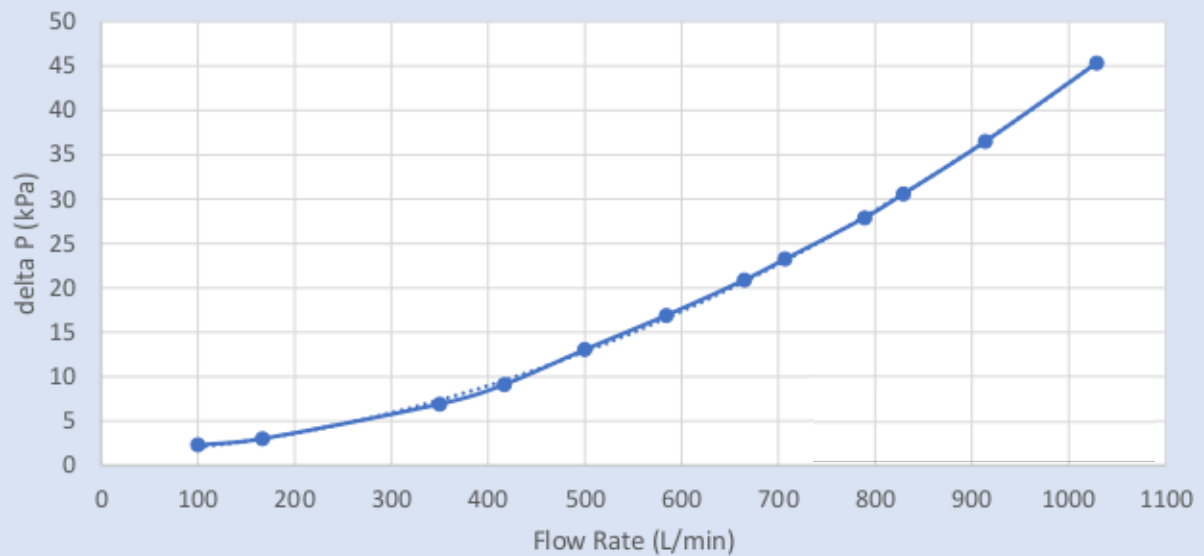

Pressure Loss vs Flow Rate

Alderdice 3/4" (20mm) Bronze Vertical Check Valve

Pressure Loss vs Flow Rate

Alderdice 1" (25mm) Bronze Vertical Check Valve

THESE FLOW RATES ARE A GUIDE ONLY

Pressure Loss vs Flow Rate

Alderdice 1 1/4" (32mm) Bronze Vertical Check Valve

Pressure Loss vs Flow Rate

Alderdice 1 1/2" (40mm) Bronze Vertical Check Valve

THESE FLOW RATES ARE A GUIDE ONLY

Pressure Loss vs Flow Rate

Alderdice 2" (50mm) Bronze Vertical Check Valve

Pressure Loss vs Flow Rate

Alderdice 3" (80mm) Bronze Vertical Check Valve

THESE FLOW RATES ARE A GUIDE ONLY