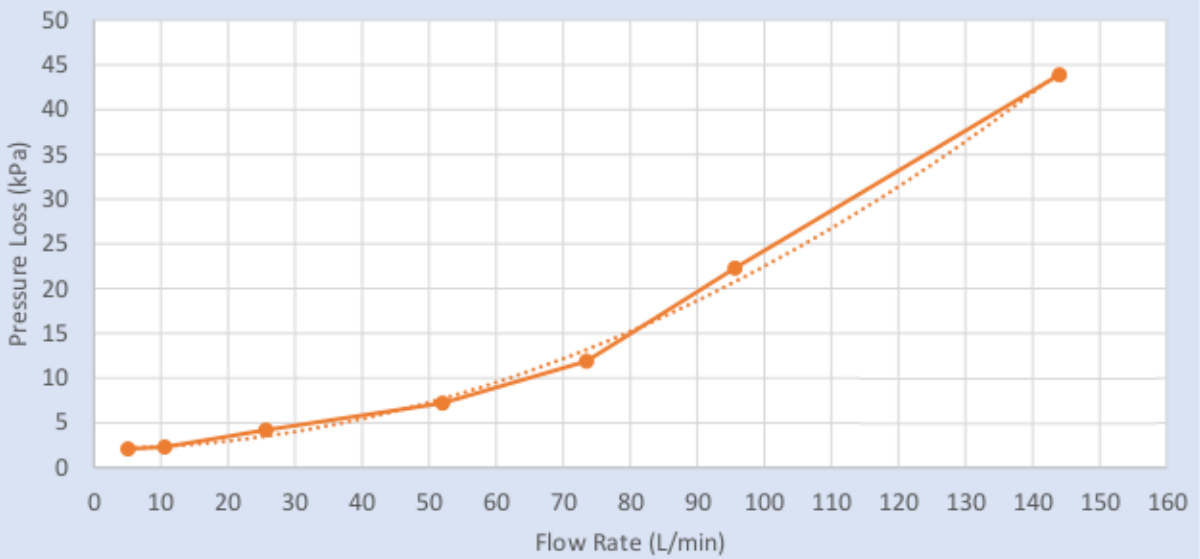

Pressure Loss vs Flow Rate

Alderdice 3/4" (20mm) Bronze Vertical Check Valve

Pressure Loss vs Flow Rate

Alderdice 1" (25mm) Bronze Vertical Check Valve

THESE FLOW RATES ARE A GUIDE ONLY

Pressure Loss vs Flow Rate

Alderdice 1 1/4" (32mm) Bronze Vertical Check Valve

Pressure Loss vs Flow Rate

Alderdice 1 1/2" (40mm) Bronze Vertical Check Valve

THESE FLOW RATES ARE A GUIDE ONLY

Pressure Loss vs Flow Rate

Alderdice 2" (50mm) Bronze Vertical Check Valve

Pressure Loss vs Flow Rate

Alderdice 3" (80mm) Bronze Vertical Check Valve

THESE FLOW RATES ARE A GUIDE ONLY