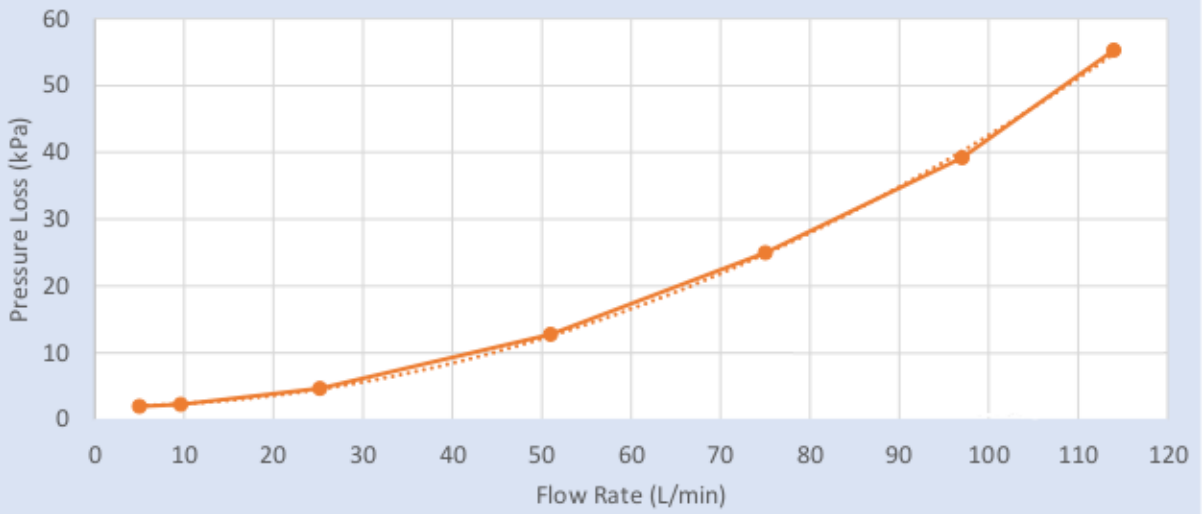

Pressure Loss vs Flow Rate

Alderdice 3/4" (20mm) Bronze Vertical Check Valve

Pressure Loss vs Flow Rate

Alderdice 1" (25mm) Bronze Vertical Check Valve

THESE FLOW RATES ARE A GUIDE ONLY

Pressure Loss vs Flow Rate

Alderdice 1 1/4" (32mm) Bronze Vertical Check Valve

Pressure Loss vs Flow Rate

Alderdice 1 1/2" (40mm) Bronze Vertical Check Valve

THESE FLOW RATES ARE A GUIDE ONLY

Pressure Loss vs Flow Rate

Alderdice 2" (50mm) Bronze Vertical Check Valve

Pressure Loss vs Flow Rate

Alderdice 3" (80mm) Bronze Vertical Check Valve

THESE FLOW RATES ARE A GUIDE ONLY