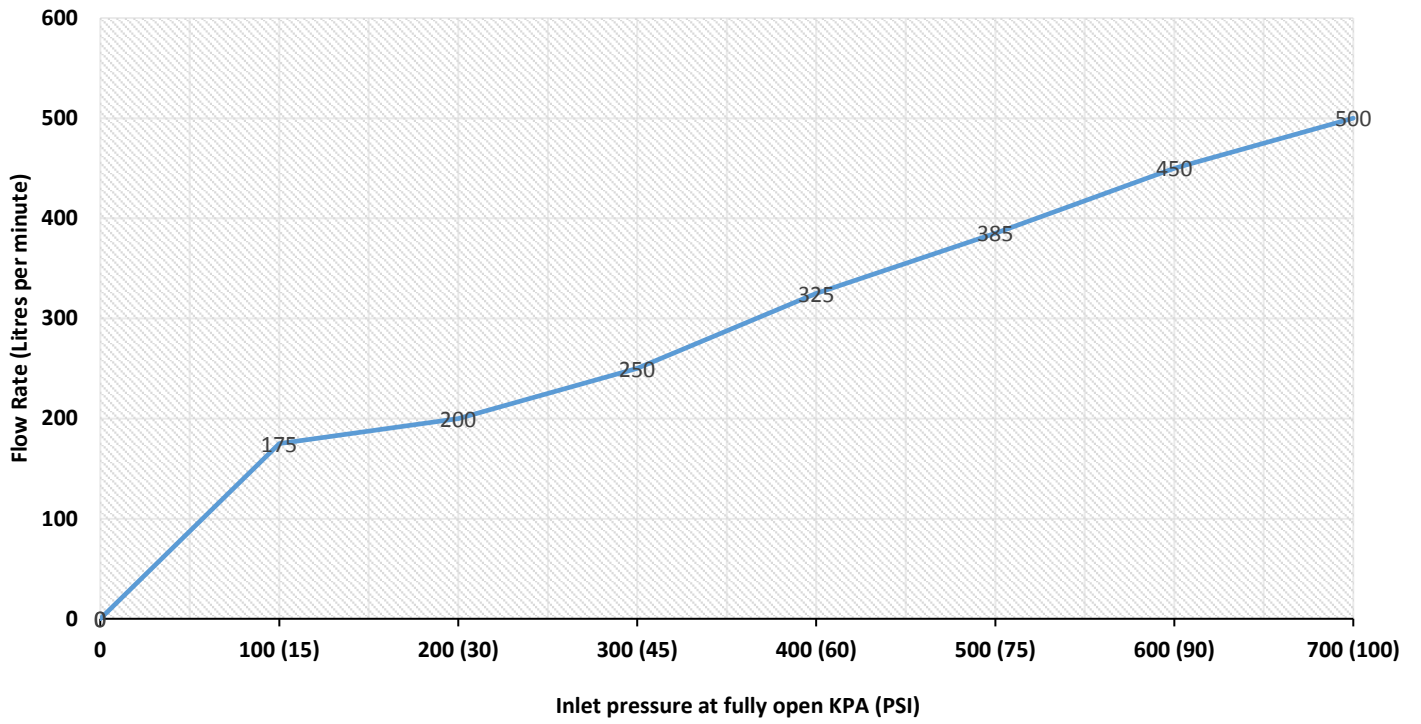

## Flow Rates for Two Level Float Valve 1 1/4"

**THESE FLOW RATES ARE A GUIDE ONLY**